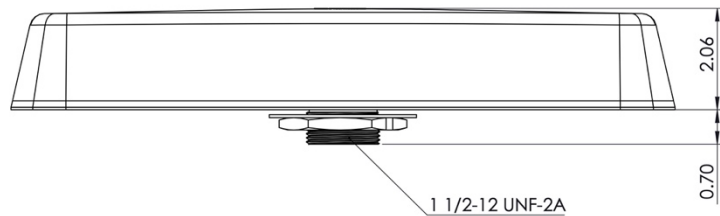

Specifications

Frequencies			
4G/5G Cellular	617-894 MHz 1710-2700 MHz 3400-4000 MHz 5150-5925 MHz	Wi-Fi	2400-2483.5 MHz 4900-5900 MHz
4G/5G Bands			
North America	B2, B4, B5, B12, B13, B14, B17, B25, B26, B29, B30, B41, B46, B48, B66, B71 n2, n5, n12, n25, n26, n41, n48, n66, n71, n77		
EMEA	B1, B3, B7, B20, B28, B42, B43, B46 n1, n3, n28, n77, n78		
Mechanical		Environmental	
Dimension	2.06 inch X 2.45 inch X 13.5 inch	Operating Temperature	-30 °C to 85°C OR -22 °F to 180°F
Mounting	Single 1.5 inch	Ingress Protection	IP67

Dimensions

Hardware Accessories Included

PTA0317-316

PTA0319-316