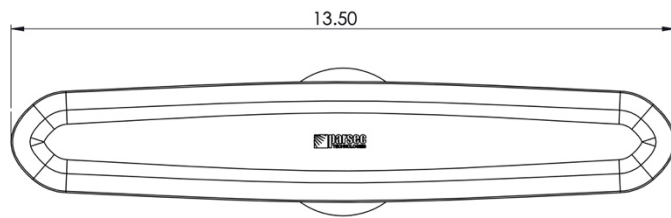

Specifications

Frequencies			
4G/5G Cellular	617-894 MHz 1710-2700 MHz 3400-4000 MHz 5150-5925 MHz	Wi-Fi	2400-2483.5 MHz 4900-5900 MHz
4G/5G Bands			
North America	B2, B4, B5, B12, B13, B14, B17, B25, B26, B29, B30, B41, B46, B48, B66, B71 n2, n5, n12, n25, n26, n41, n48, n66, n71, n77		
EMEA	B1, B3, B7, B20, B28, B42, B43, B46 n1, n3, n28, n77, n78		
Mechanical		Environmental	
Dimension	2.06 inch X 2.45 inch X 13.5 inch	Operating Temperature	-30 °C to 85°C OR -22 °F to 180°F
Mounting	Single 1.5 inch	Ingress Protection	IP67

Dimensions

Hardware Accessories Included

PTA0317-316

PTA0319-316